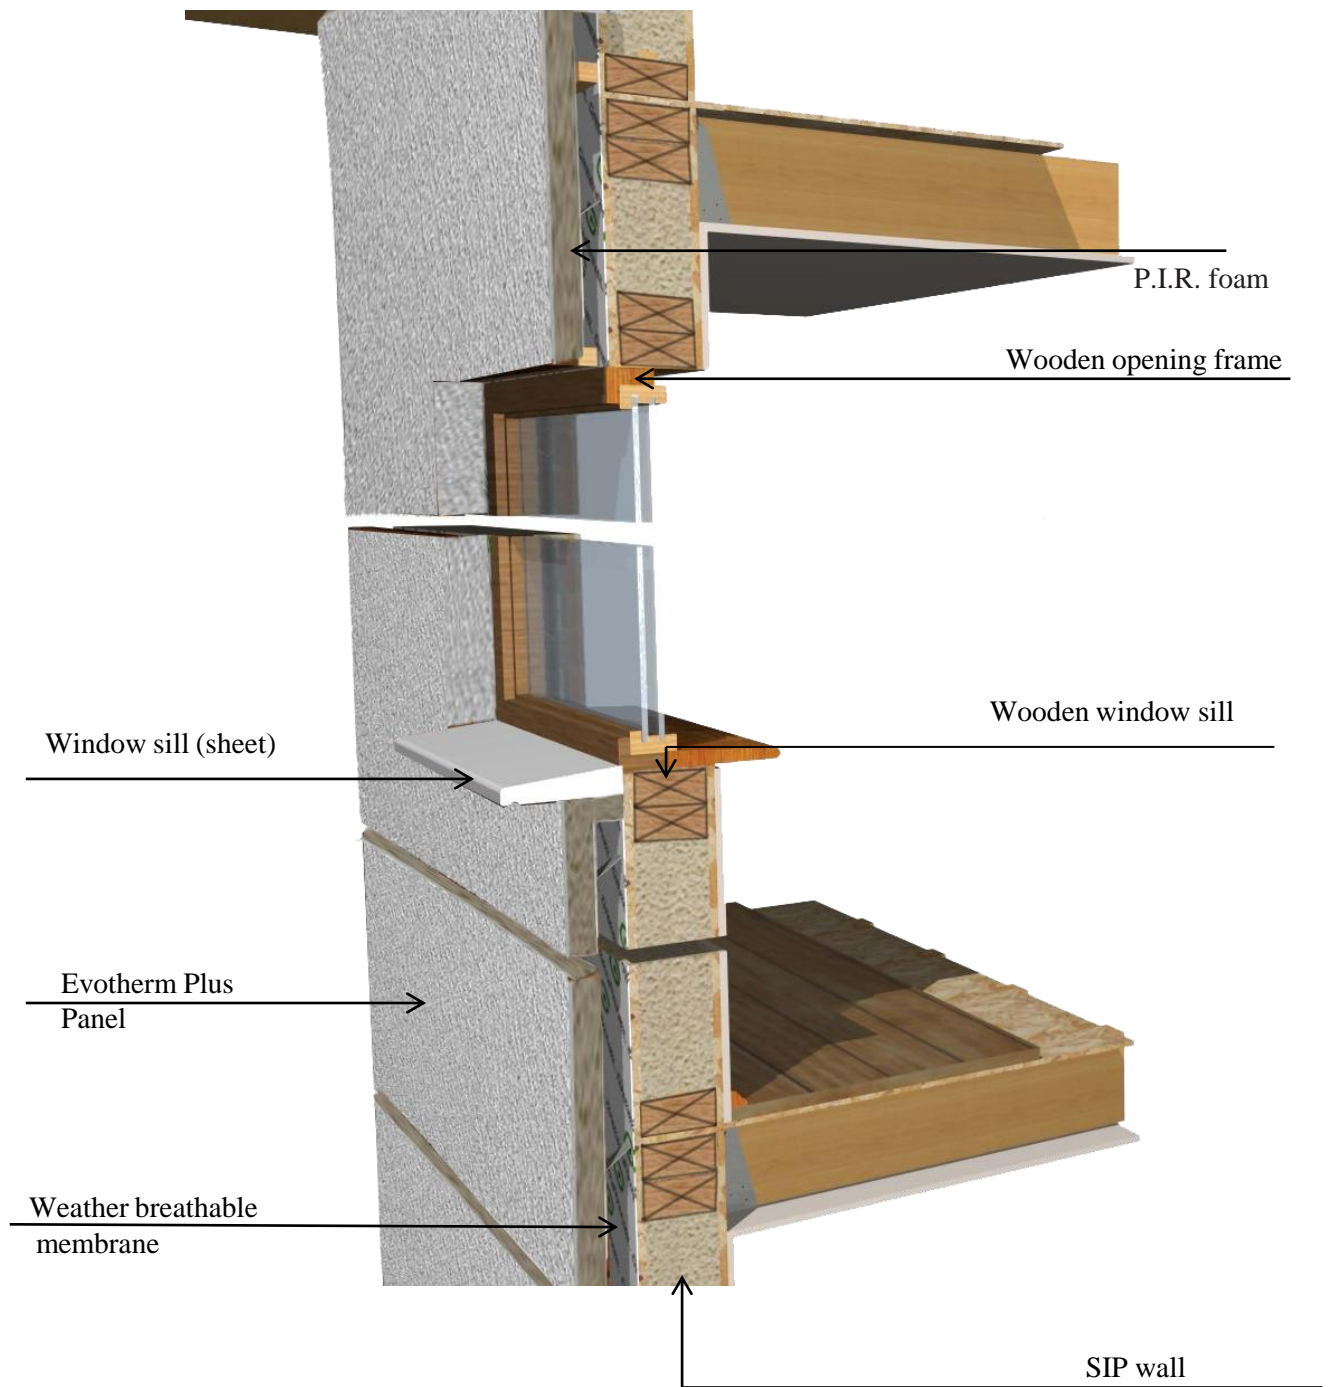

CONSTRUCTION ASSEMBLY DETAILS

Sectional view

Sectional view

Sectional view

Sectional view

Gladiolelor Street B12 Plot, 077090
Clinceni, Ilfov County, Romania
Fax: +40 21 369 30 72

Contact us
+4021 369 30 73