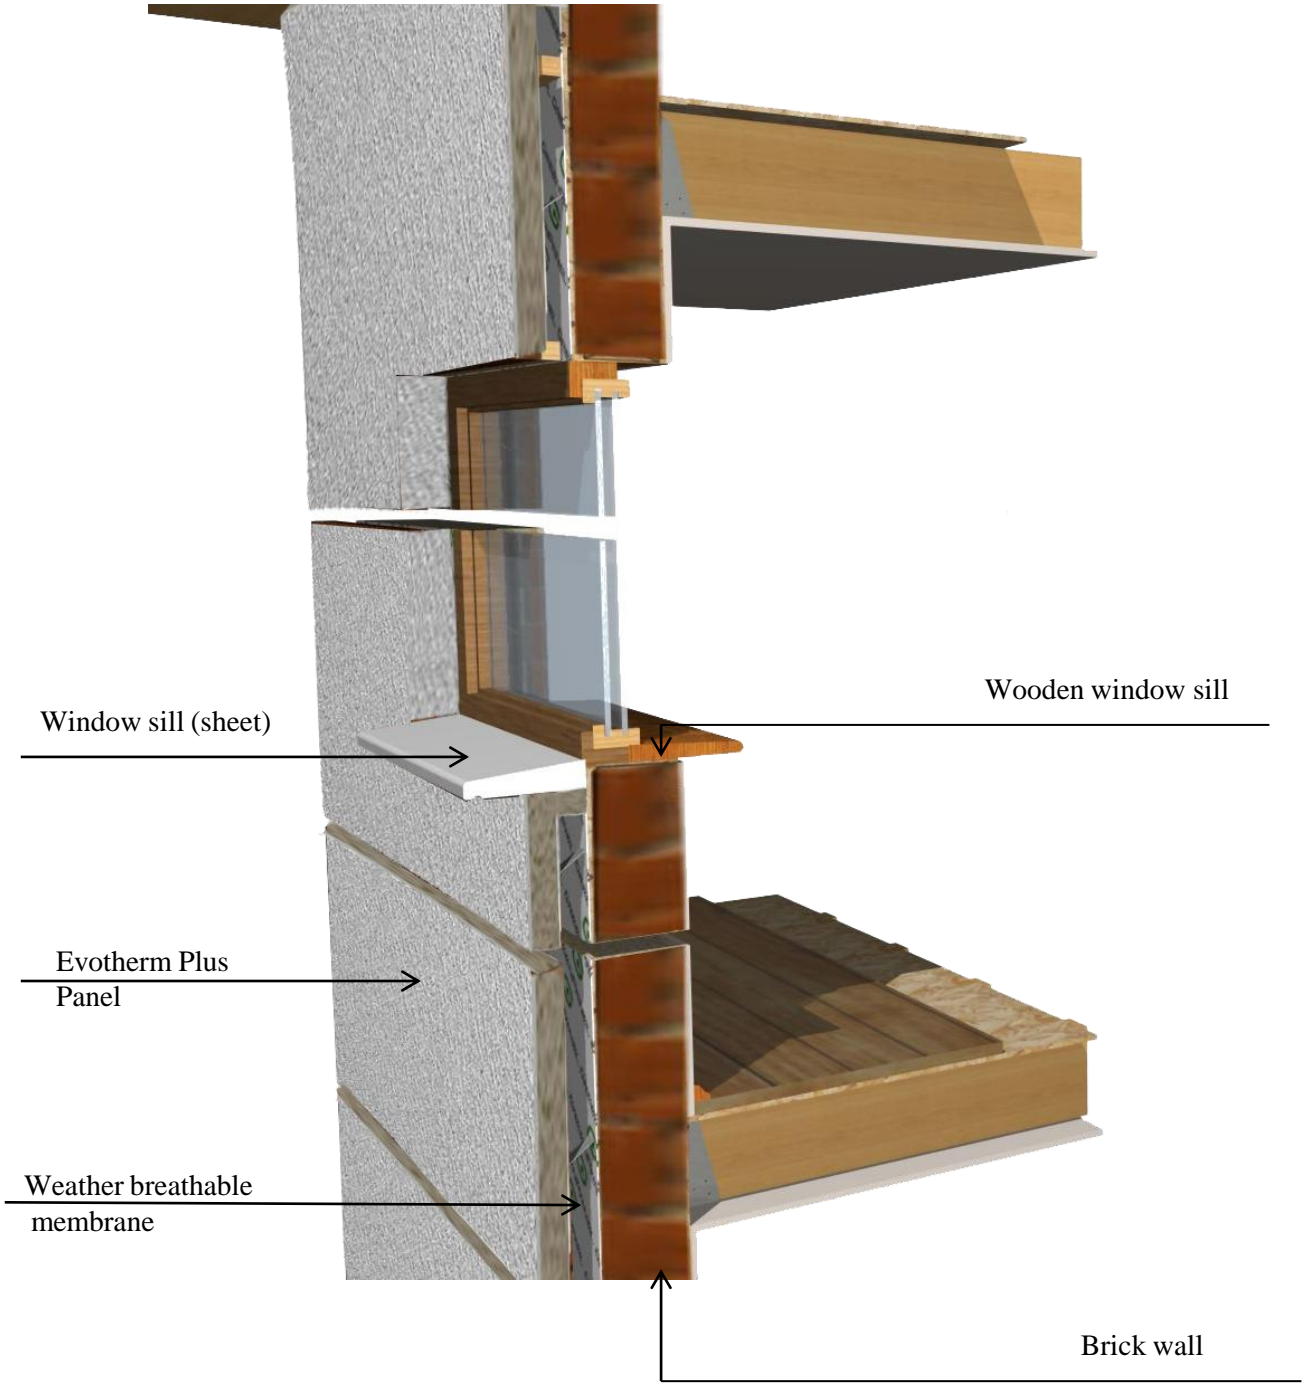

CONSTRUCTION ASSEMBLY DETAILS

Sectional view

Sectional view

Sectional view

Sectional view

Gladiolelor Street B12 Plot, 077090
Clinceni, Ilfov County, Romania
Fax: +40 21 369 30 72

Contact us
+4021 369 30 73